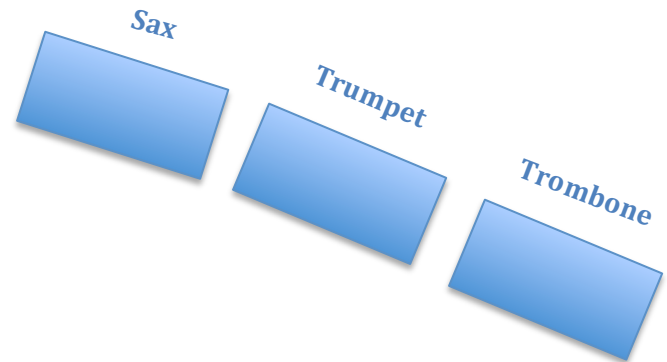

Contact: Terry Kippenberger

terry@artistsofmainstage.com

314-862-1408

Jump, Jive and Wail Stage Plot

(Riser)

Piano (Tom)

Vocalist (Cristina)

Sax